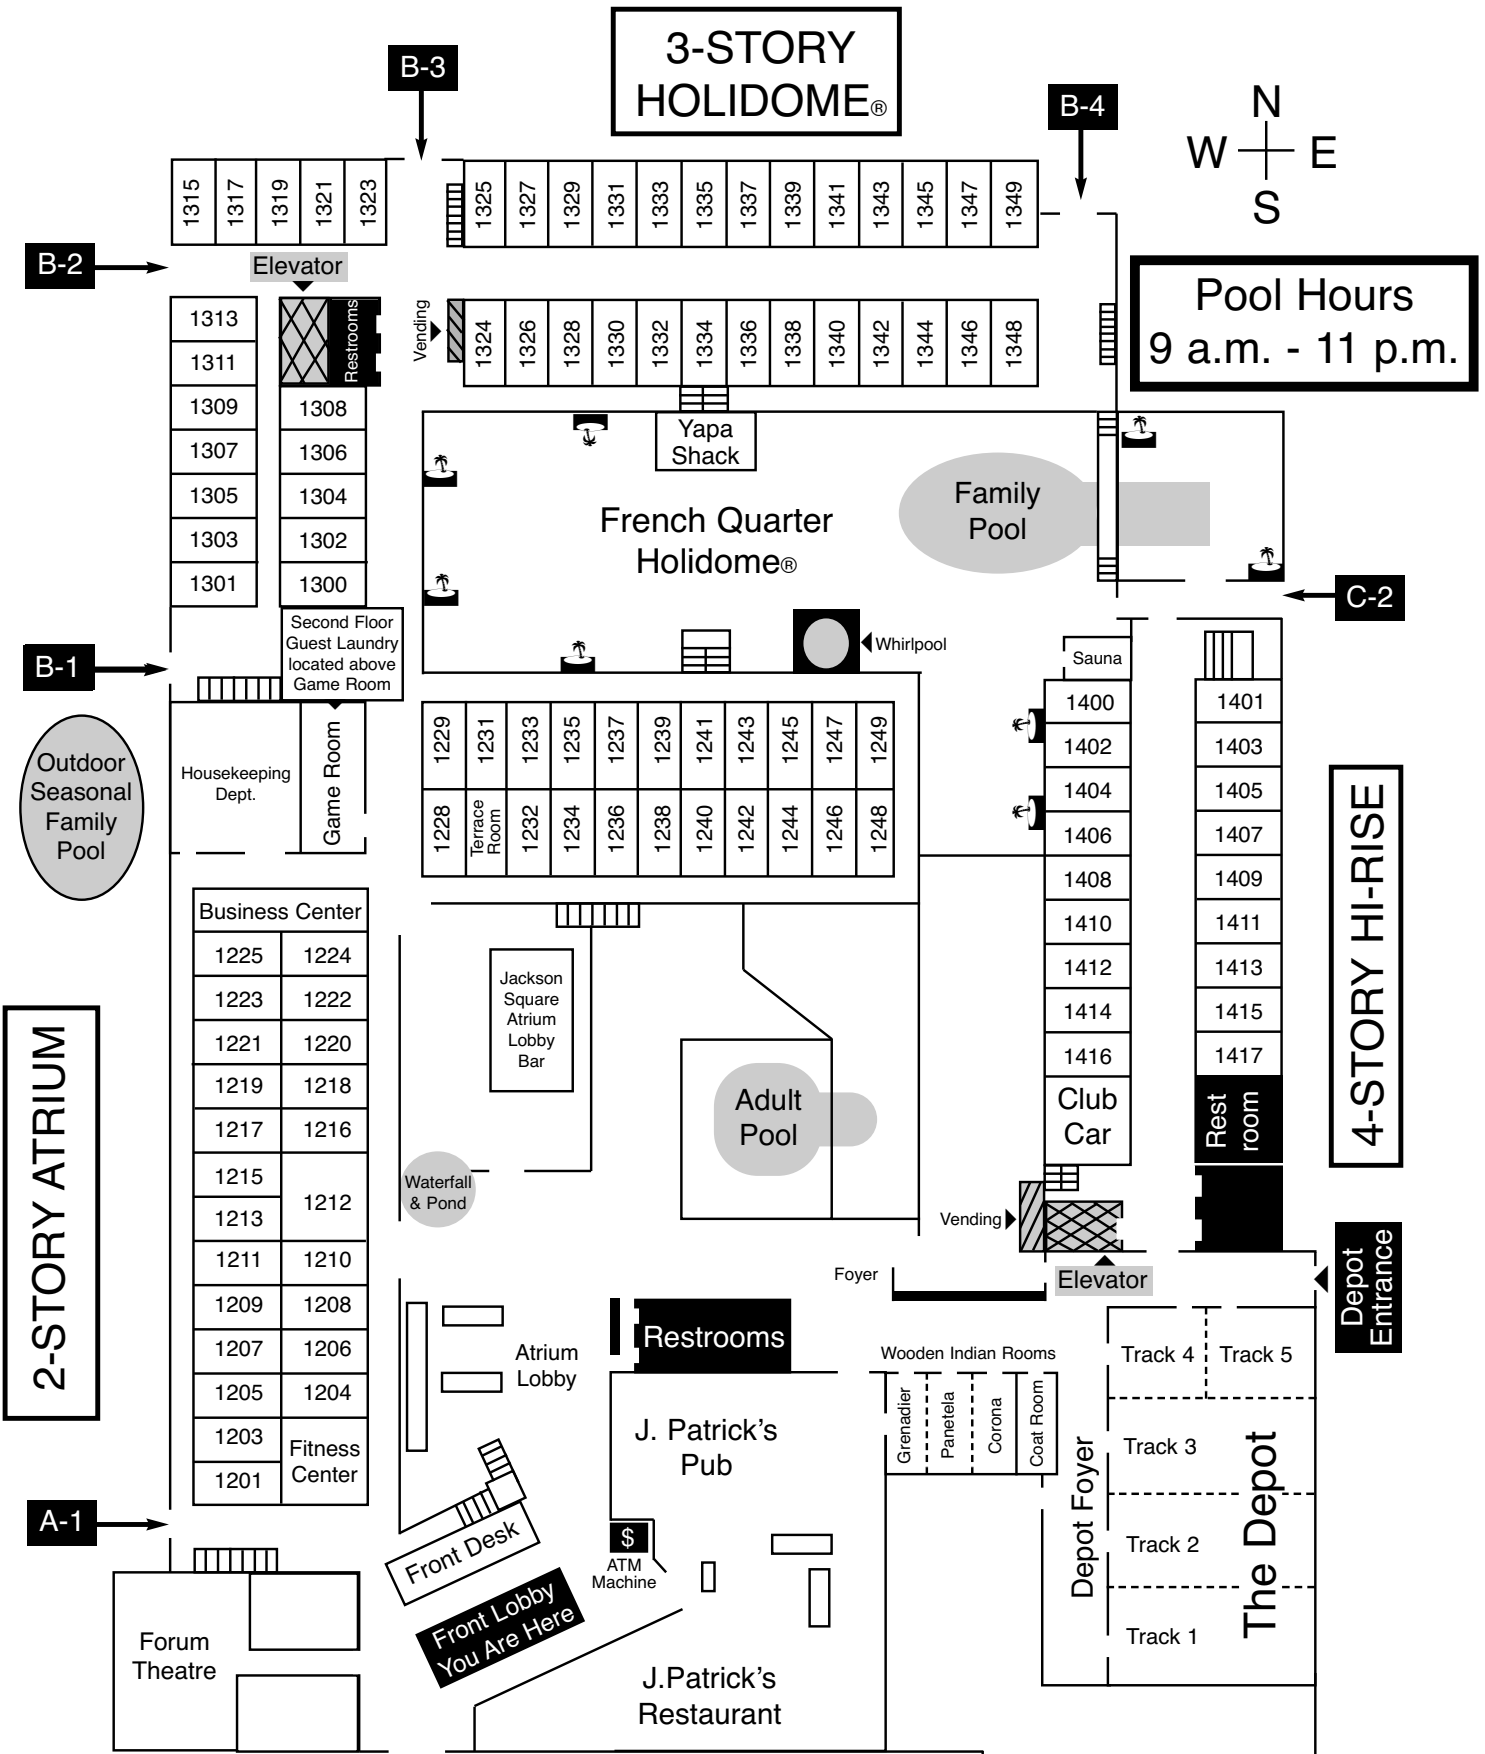

## Jackson Square Atrium

- Food & beverage M-TR 11am-8pm
- Swimming pool age 21 & over

### CONVENIENT ON-SITE DINING

(located on main level near front desk)

Breakfast, lunch & dinner 7-days a week

Daily Specials

Soup & Salad Bar

Fresh Market Sunday Brunch w/ Live Jazz

Live Weekend Entertainment in Pub

Jackson Square Atrium: 21 & over pool open 9am to 11pm, 7 days

**3-STORY  
HOLIDOME®**

**Pool Hours  
9 a.m. - 11 p.m.**

Main Entrance

Service Entrance

**Holiday Inn®**

Perrysburg - French Quarter